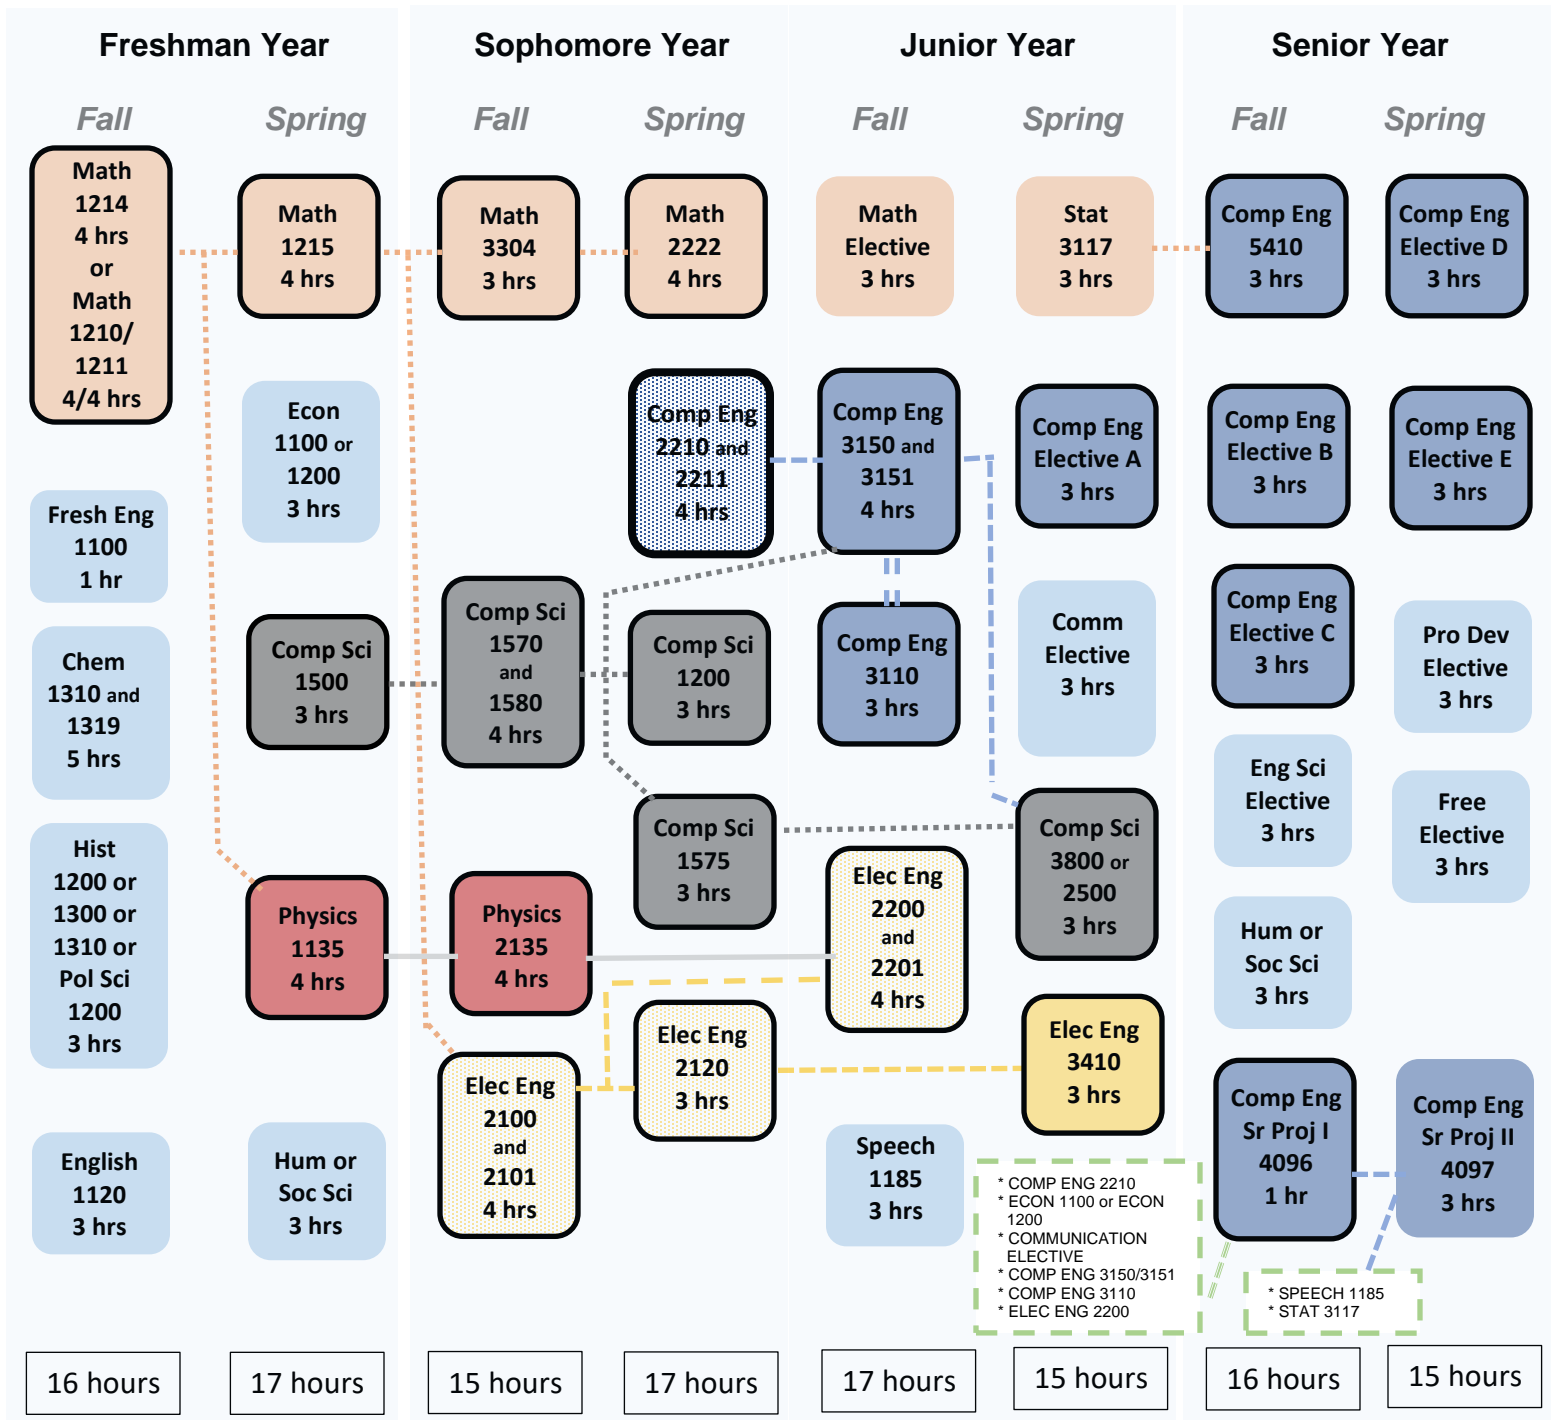

## Effective Catalog Year 2024

Approved 2024

Core courses with C or better requirement
 

 Core courses with advancement exam requirement

Single line denotes prerequisite course. Double line denotes co-requisite course. Course prerequisites and Elective Requirements are listed on the following page.