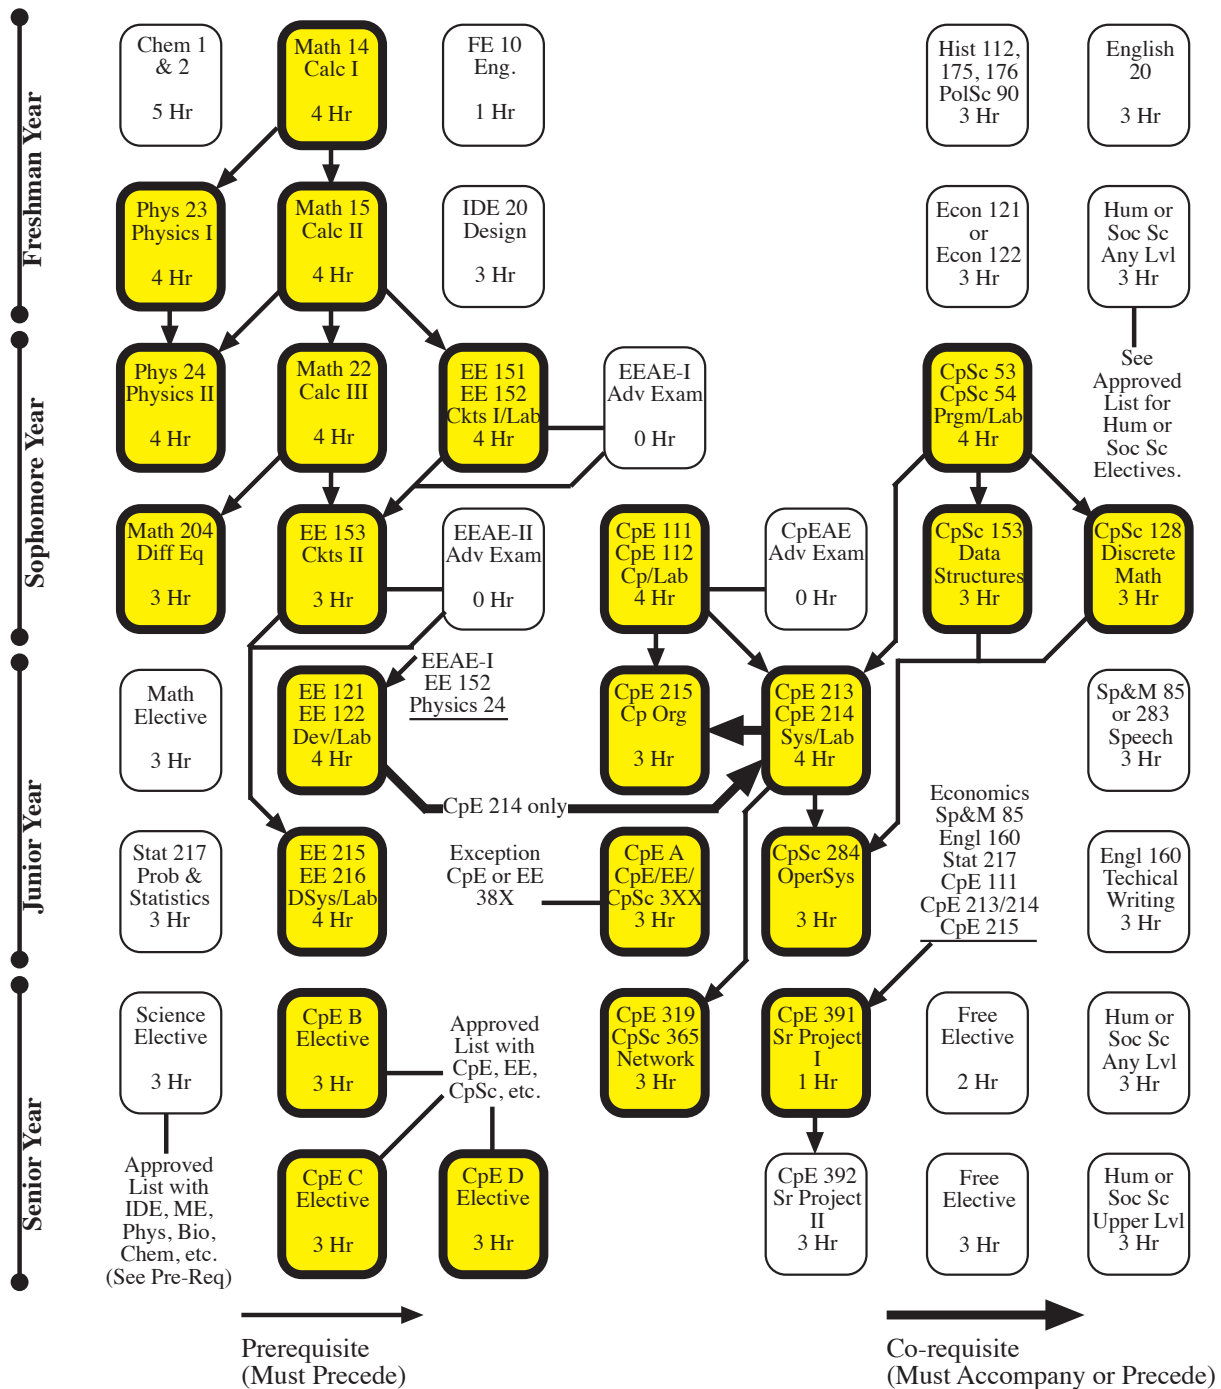

Missouri University of Science & Technology B.S.Cp.E.

Effective Catalog Year 2013

Approved 2013

Must earn a "C" or better in the highlighted courses and laboratories to meet degree requirements and advancement prerequisites.
If you drop EE 151, EE 121, EE 261, or CpE 111, you must also drop the corresponding laboratories.

Disclaimer: This summary may assist students and advisors in scheduling classes. This is not a complete description of the graduation requirements for a B.S.Cp.E. Degree. See the Missouri S&T undergraduate catalog and the CpE undergraduate student handbook for a more complete description of graduation requirements.