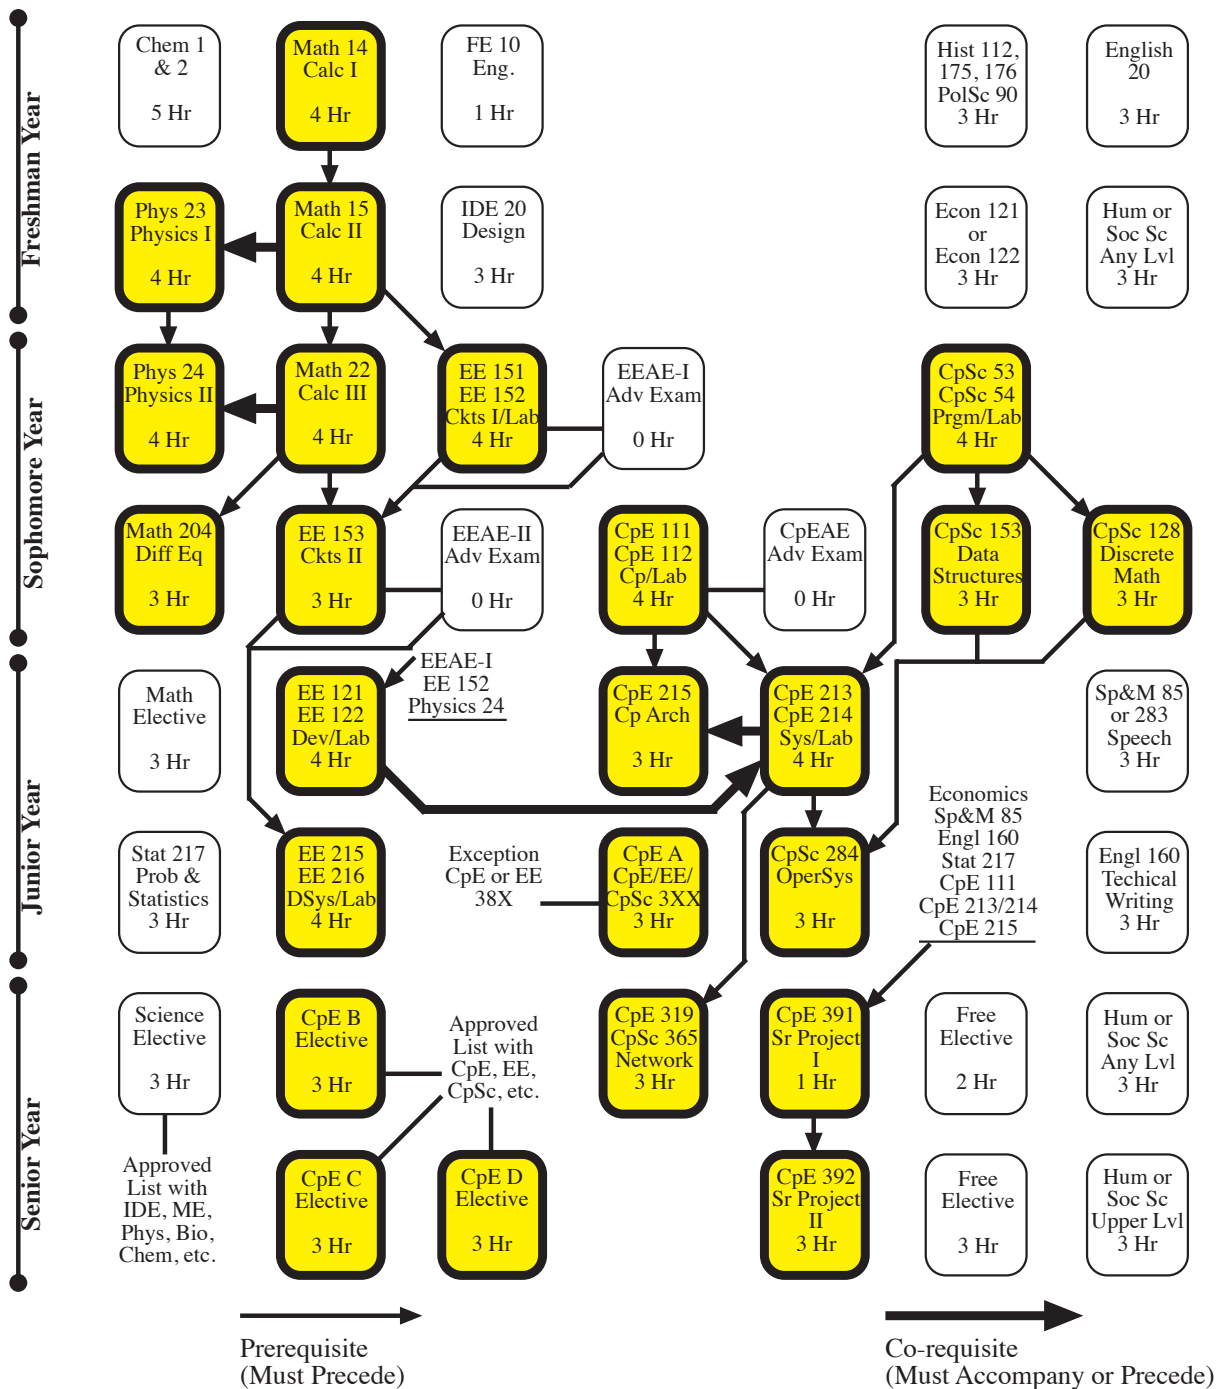

Missouri University of Science & Technology B.S.Cp.E. Effective Catalog Year 2010

Approved 2010

Must earn a "C" or better in the highlighted courses and laboratories to meet degree requirements and advancement prerequisites. If you drop EE 151, EE 121, EE 261, or CpE 111, you must also drop the corresponding laboratories.

Disclaimer: This summary may assist students and advisors in scheduling classes. This is not a complete description of the graduation requirements for a B.S.Cp.E. Degree. See the Missouri S&T undergraduate catalog and the CpE undergraduate student handbook for a more complete description of graduation requirements.