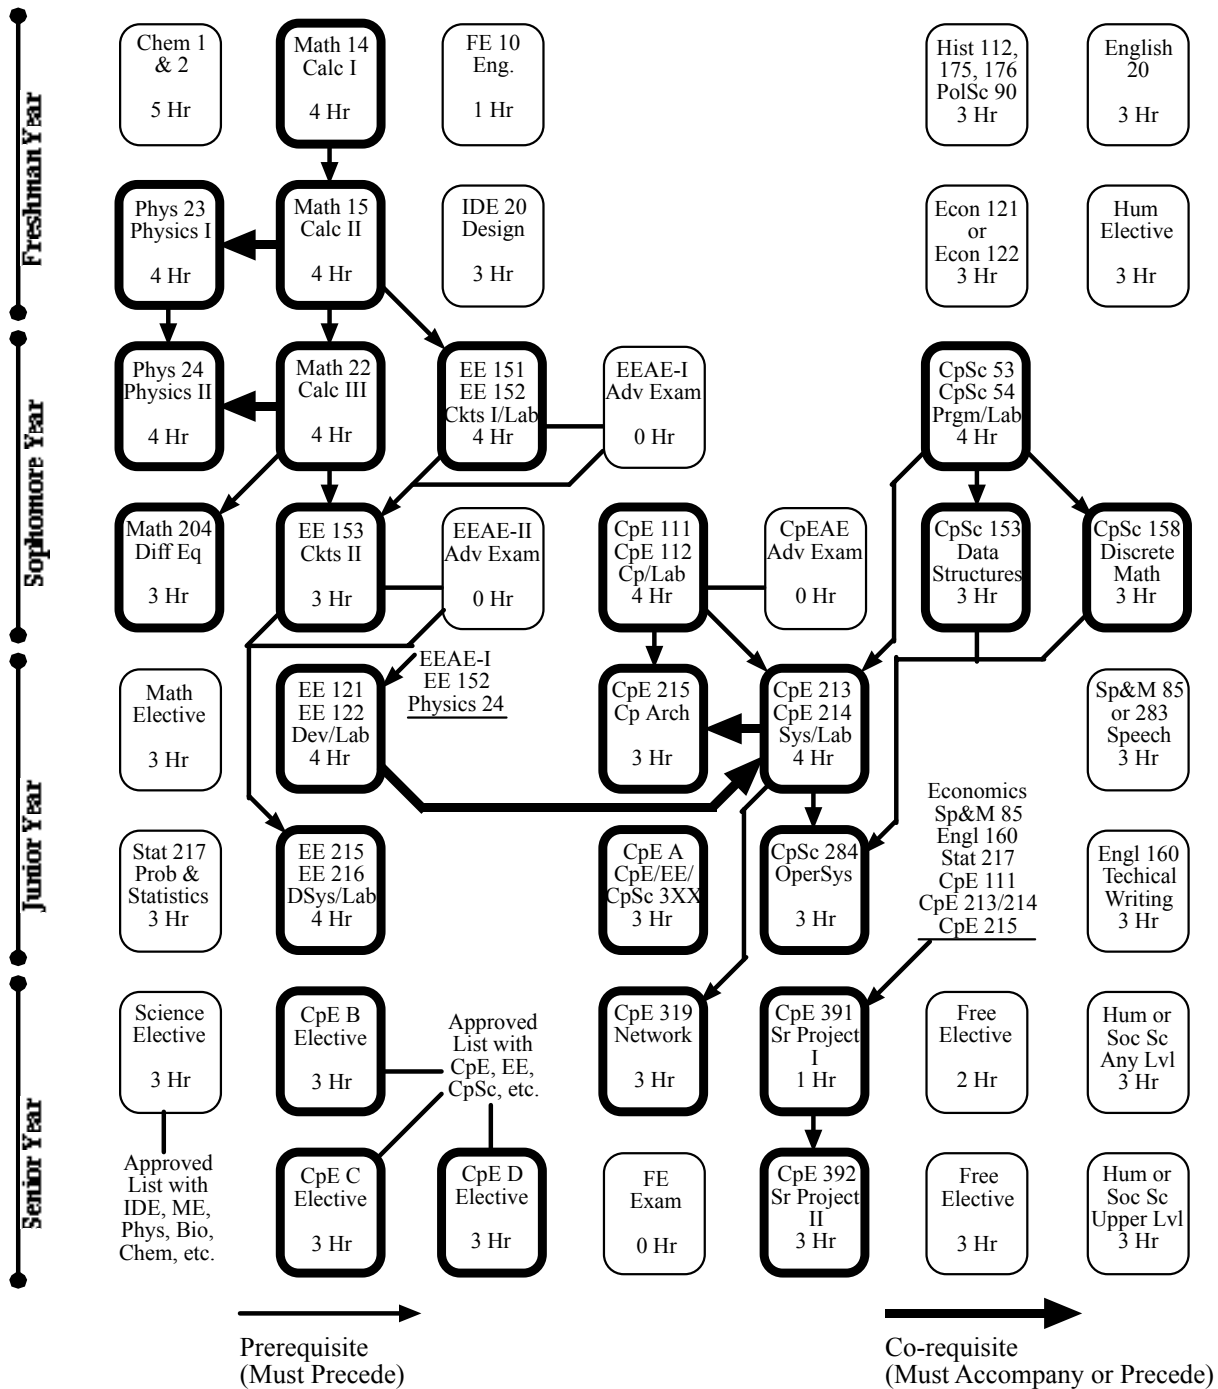

# Missouri University of Science & Technology B.S.Cp.E.

## Effective Catalog Year 2007

Approved 11/9/2006

Must earn a "C" or better in the highlighted courses and laboratories to meet degree requirements and advancement prerequisites. If you drop EE 151, EE 121, EE 261, or CpE 111, you must also drop the corresponding laboratories.