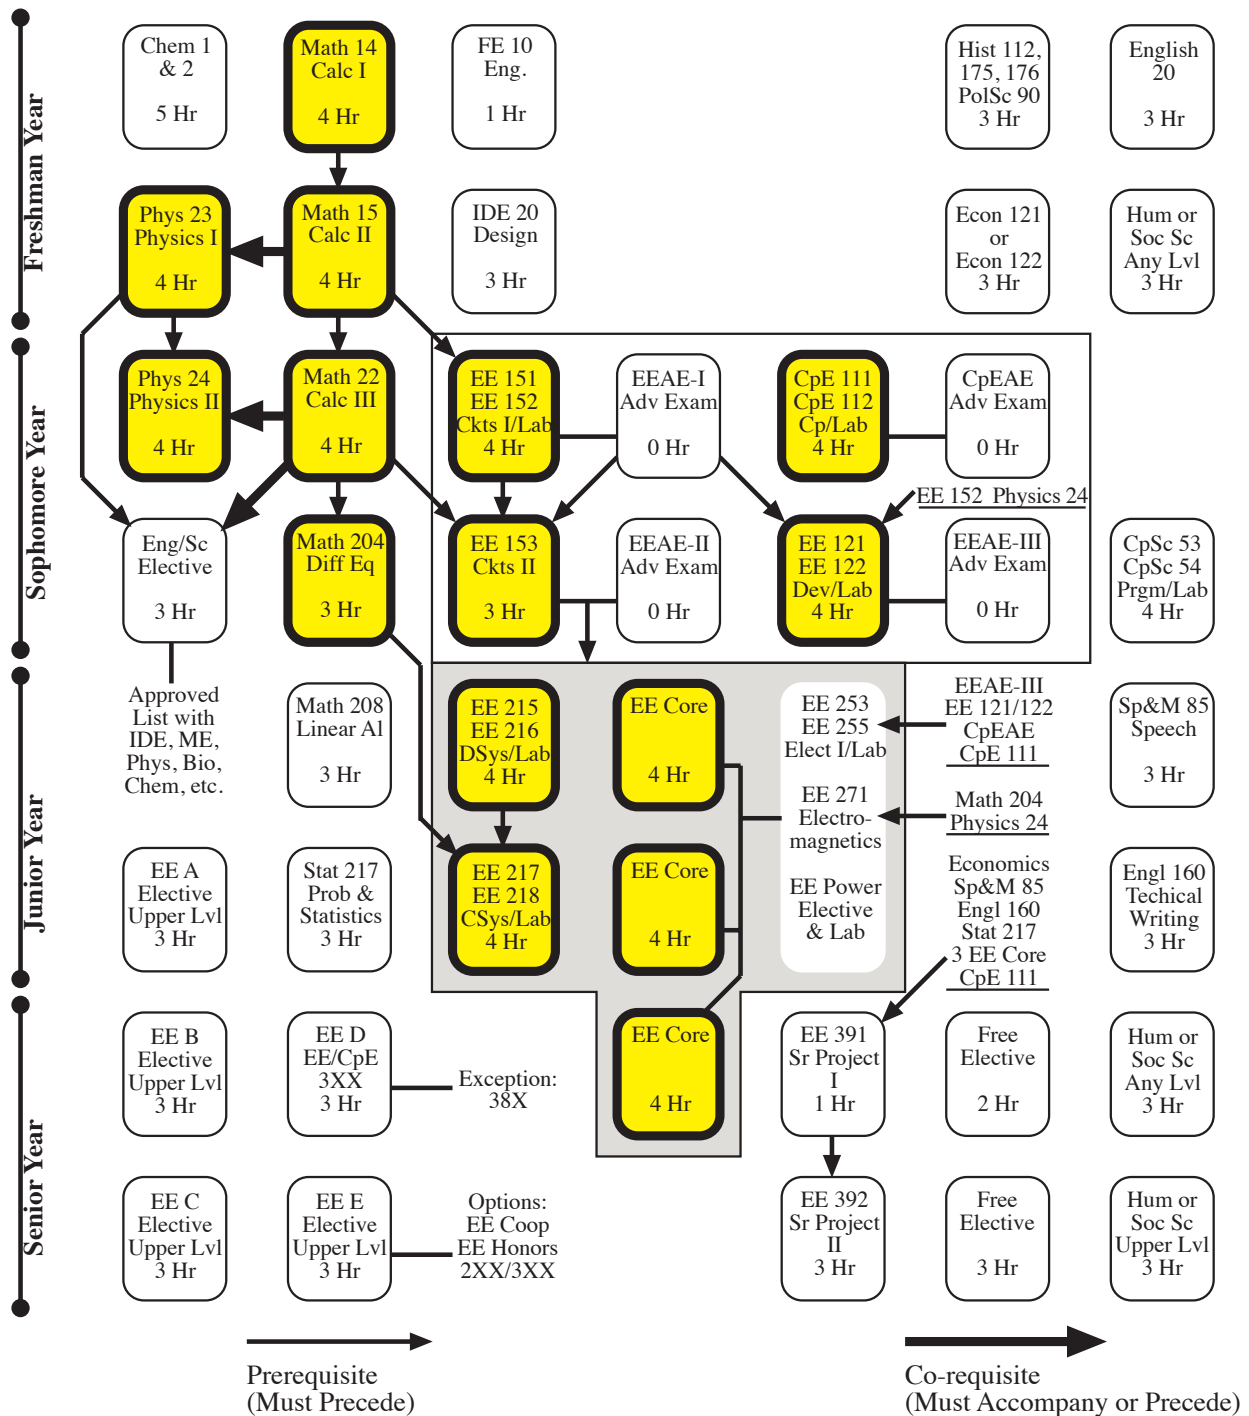

Missouri University of Science and Technology B.S.E.E. Effective Catalog Year 2010

Approved 2010

Must earn a "C" or better in the highlighted courses and laboratories to meet degree requirements and advancement prerequisites.
If you drop EE 151, EE 121, or CpE 111, you must also drop the corresponding laboratories.

Disclaimer: This summary may assist students and advisors in scheduling classes. This is not a complete description of the graduation requirements for a B.S.E.E. Degree. See the Missouri S&T undergraduate catalog and the EE undergraduate student handbook for a more complete description of graduation requirements.