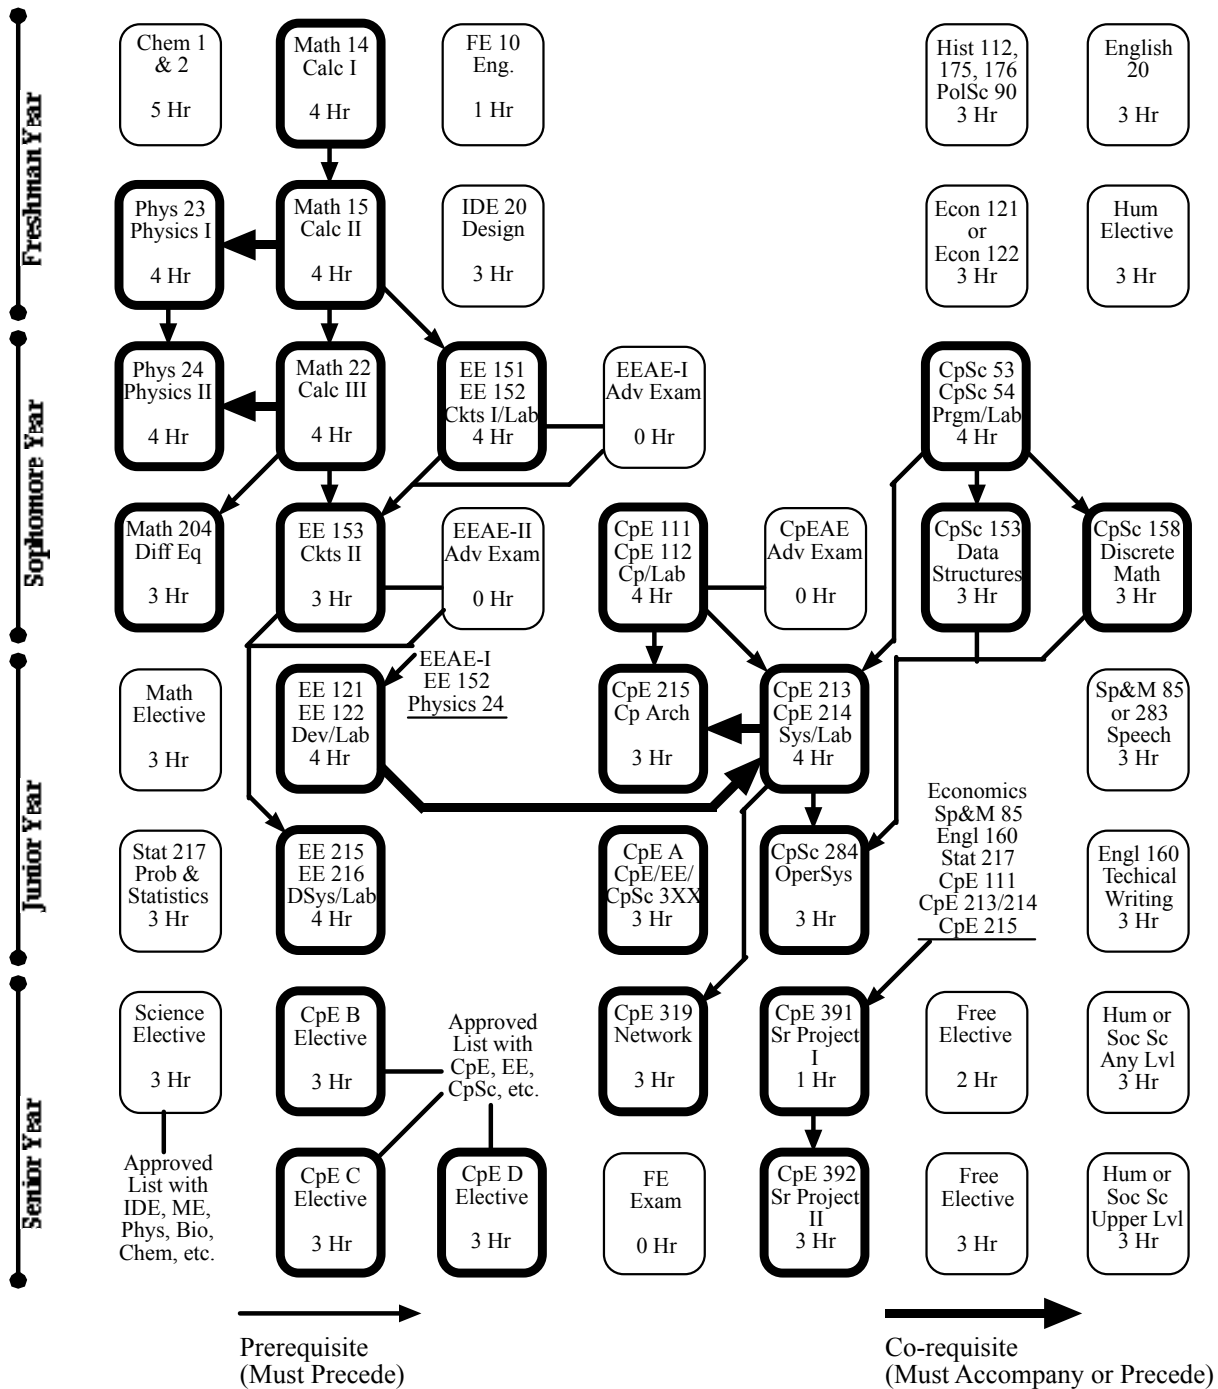

Missouri University of Science & Technology B.S.Cp.E.

Effective Catalog Year 2007

Approved 11/9/2006

Must earn a "C" or better in the highlighted courses and laboratories to meet degree requirements and advancement prerequisites. If you drop EE 151, EE 121, EE 261, or CpE 111, you must also drop the corresponding laboratories.

Disclaimer: This summary may assist students and advisors in scheduling classes. This is not a complete description of the graduation requirements for a B.S.Cp.E. Degree. See the Missouri S&T undergraduate catalog and the CpE undergraduate student handbook for a more complete description of graduation requirements.