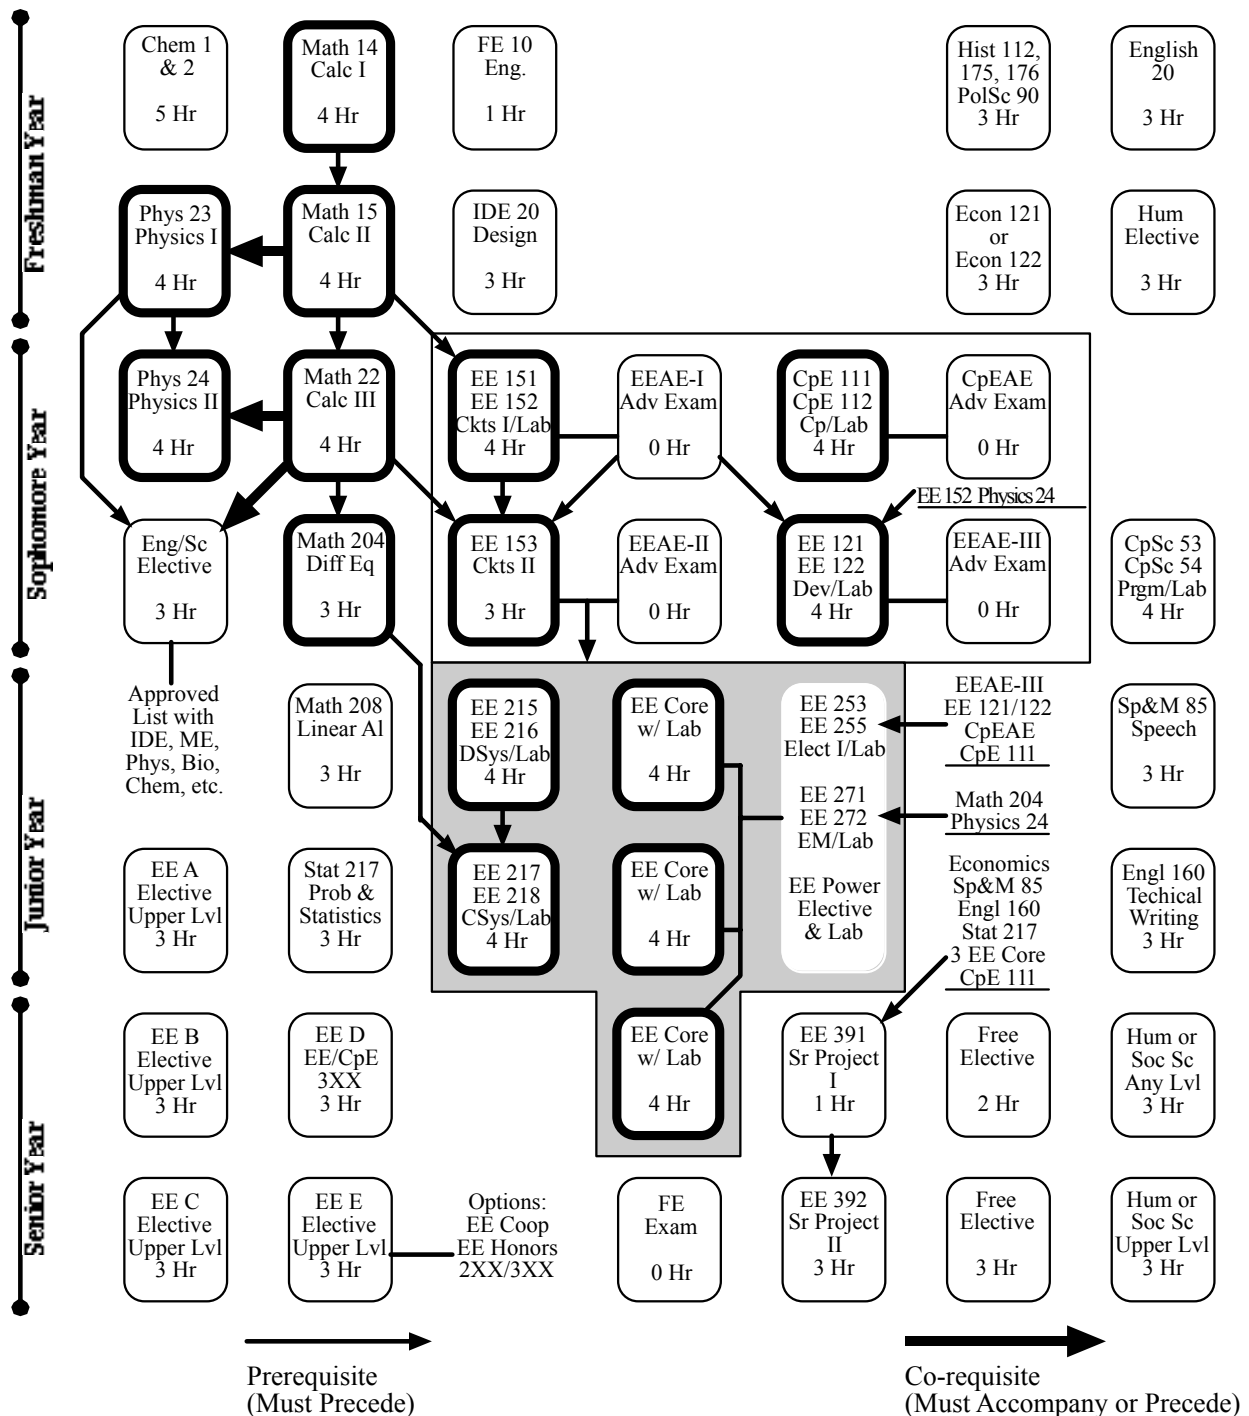

# Missouri University of Science and Technology B.S.E.E. Effective Catalog Year 2007

Approved 12/7/2006

Must earn a "C" or better in the highlighted courses and laboratories to meet degree requirements and advancement prerequisites.  
If you drop EE 151, EE 121, or CpE 111, you must also drop the corresponding laboratories.

Disclaimer: This summary may assist students and advisors in scheduling classes. This is not a complete description of the graduation requirements for a B.S.E.E. Degree. See the Missouri S&T undergraduate catalog and the EE undergraduate student handbook for a more complete description of graduation requirements.