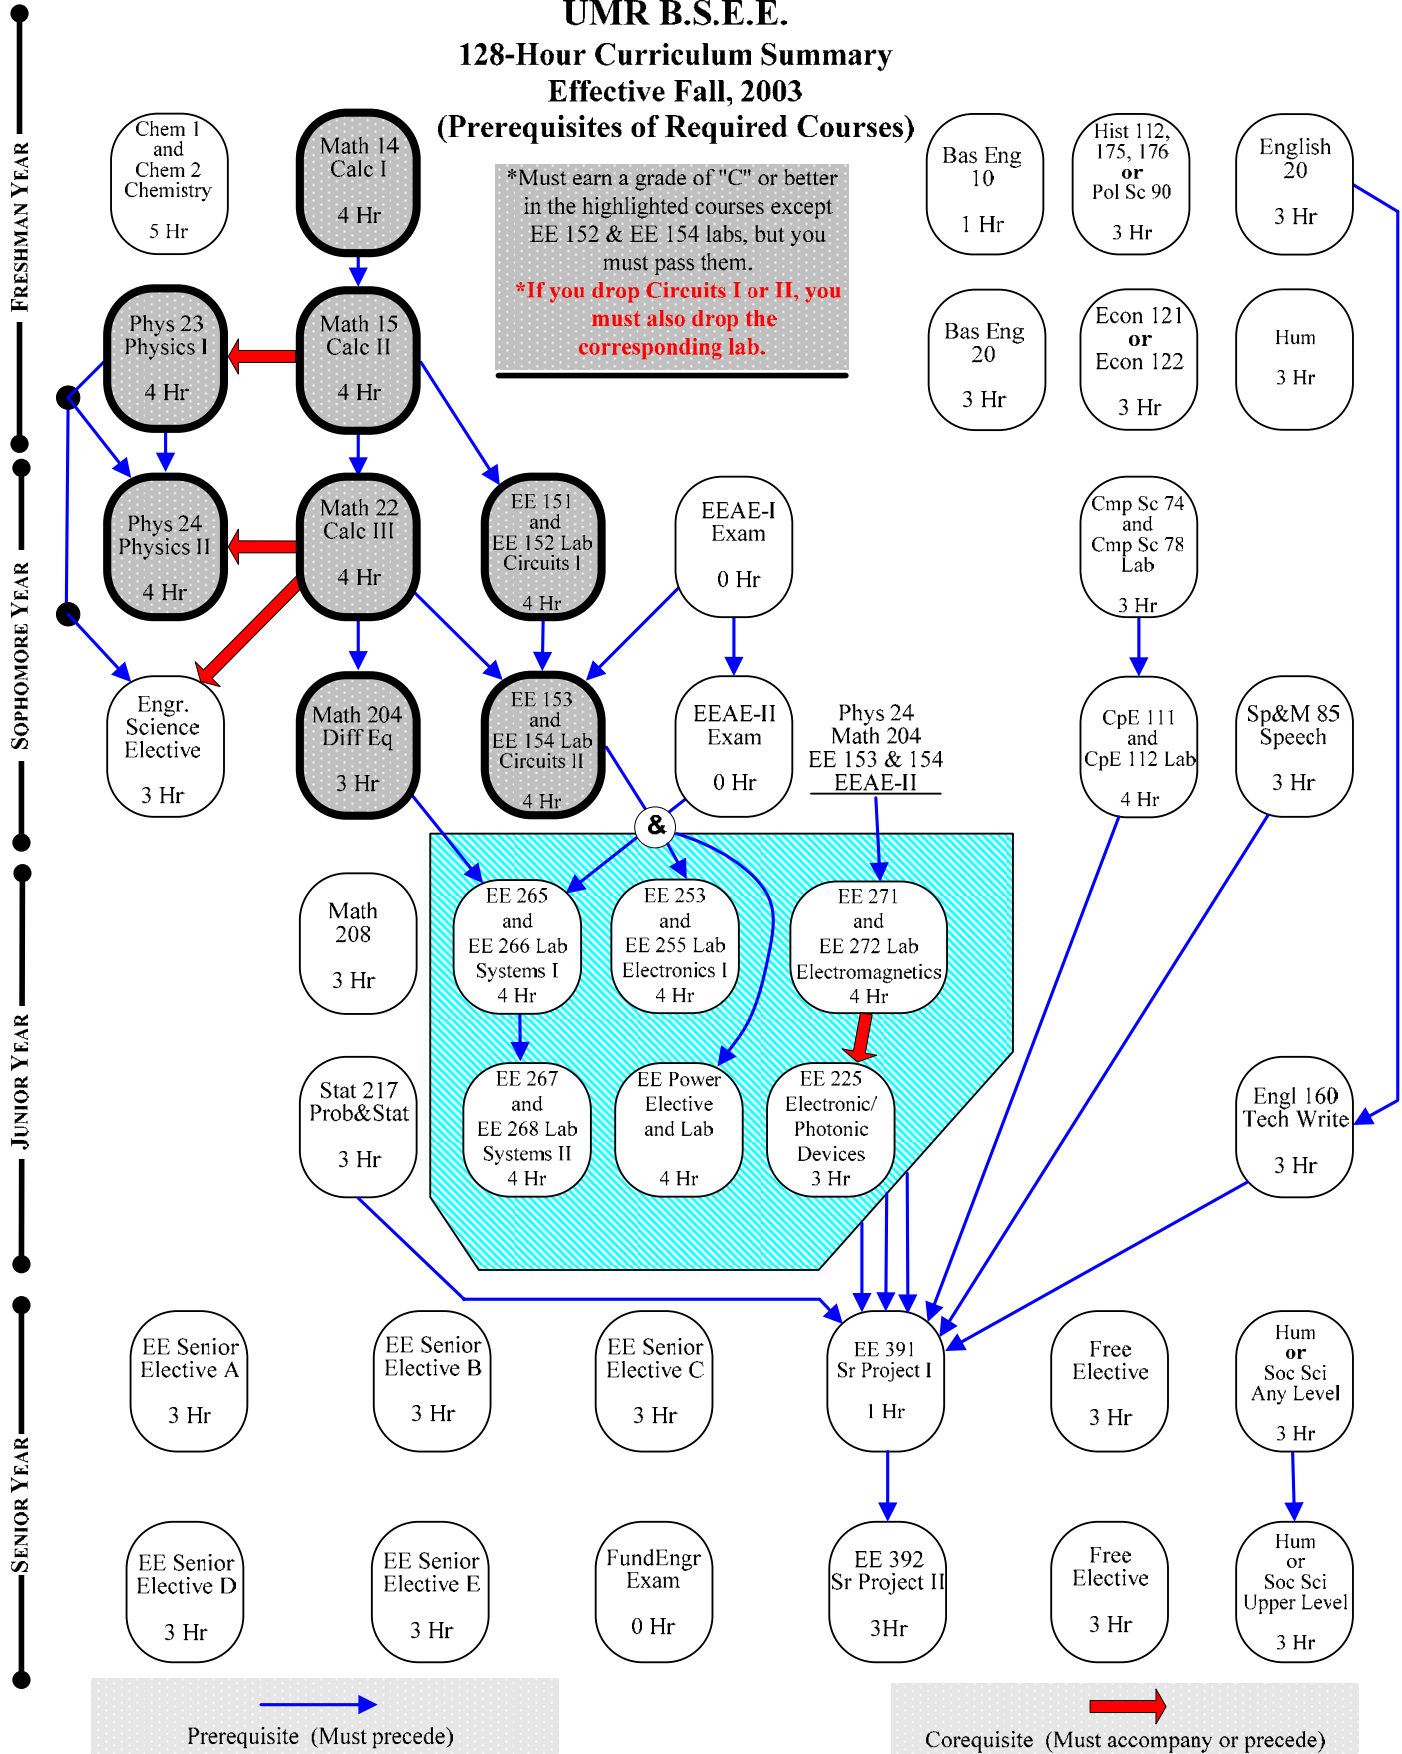

## UMR B.S.E.E. 128-Hour Curriculum Summary Effective Fall, 2003 (Prerequisites of Required Courses)

Disclaimer: This summary may assist students and advisors in scheduling classes. This is not a complete description of the graduation requirements for a B.S.E.E. Degree. See the UMR undergraduate catalog and the EE undergraduate student handbook for a more complete description of graduation requirements.