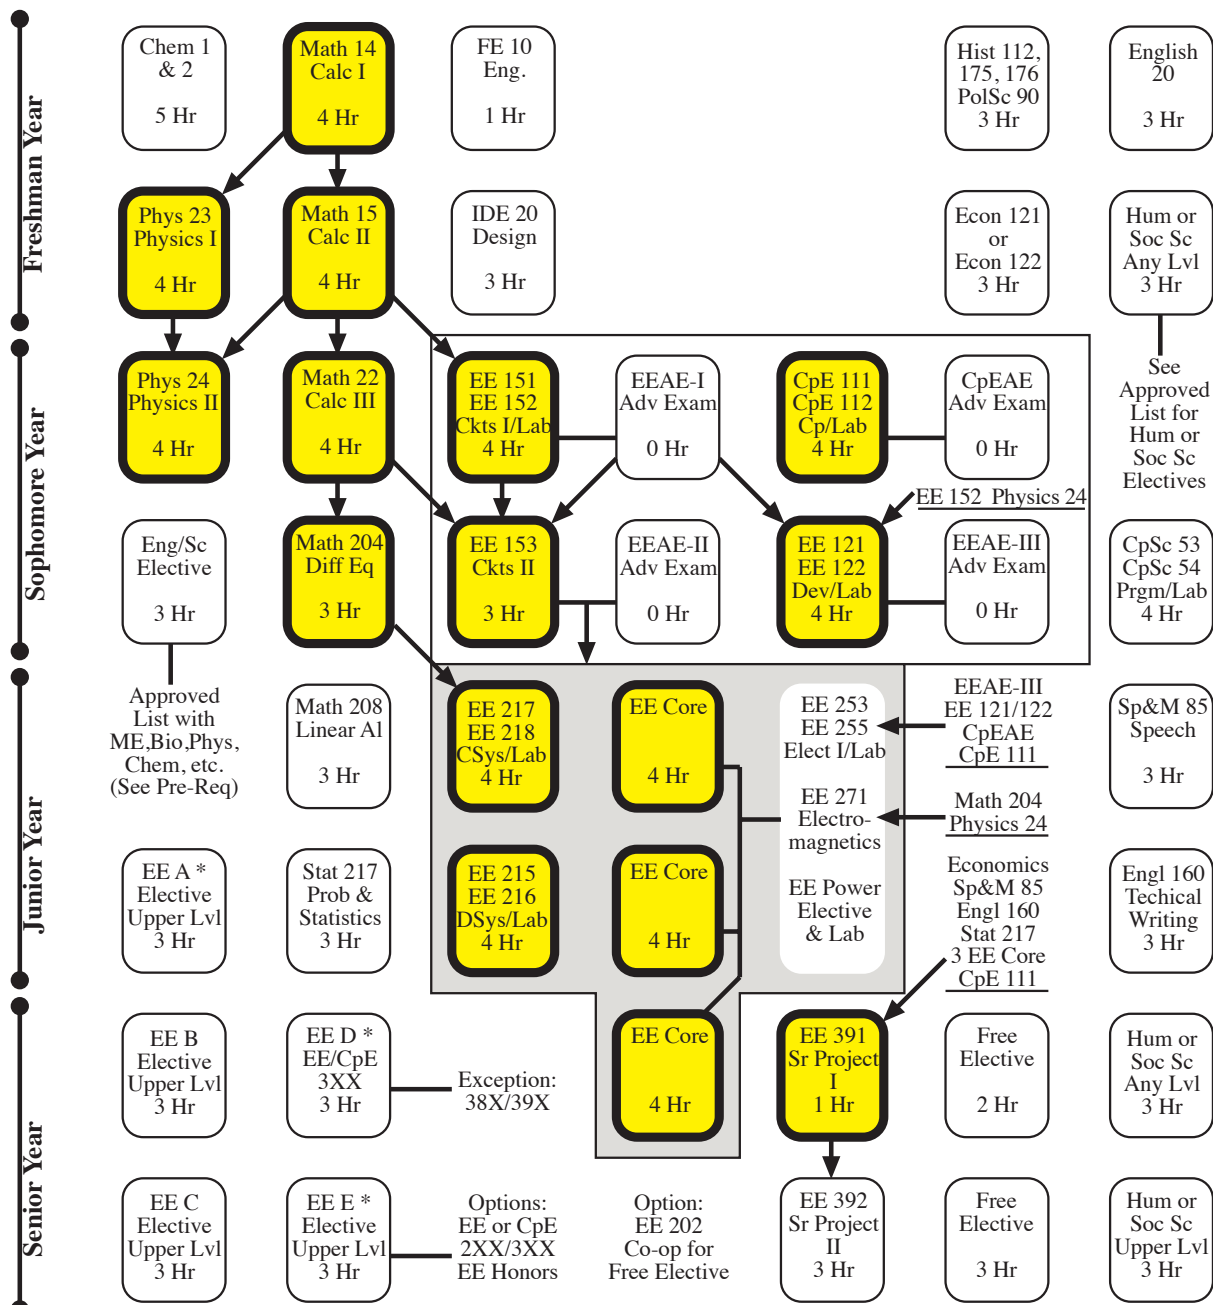

# Missouri University of Science and Technology B.S.E.E. Effective Catalog Year 2013

Approved 2013

Must earn a "C" or better in the highlighted courses and laboratories to meet degree requirements and advancement prerequisites.  
If you drop EE 151, EE 121, or CpE 111, you must also drop the corresponding laboratories.

**Optional Emphasis Areas Available in (restricts courses with \*)**  
 Circuits & Electronics, Power & Energy, Communications & Signal Processing,  
 Controls & Systems, Electromagnetics, Optics & Devices, and Computer Engineering