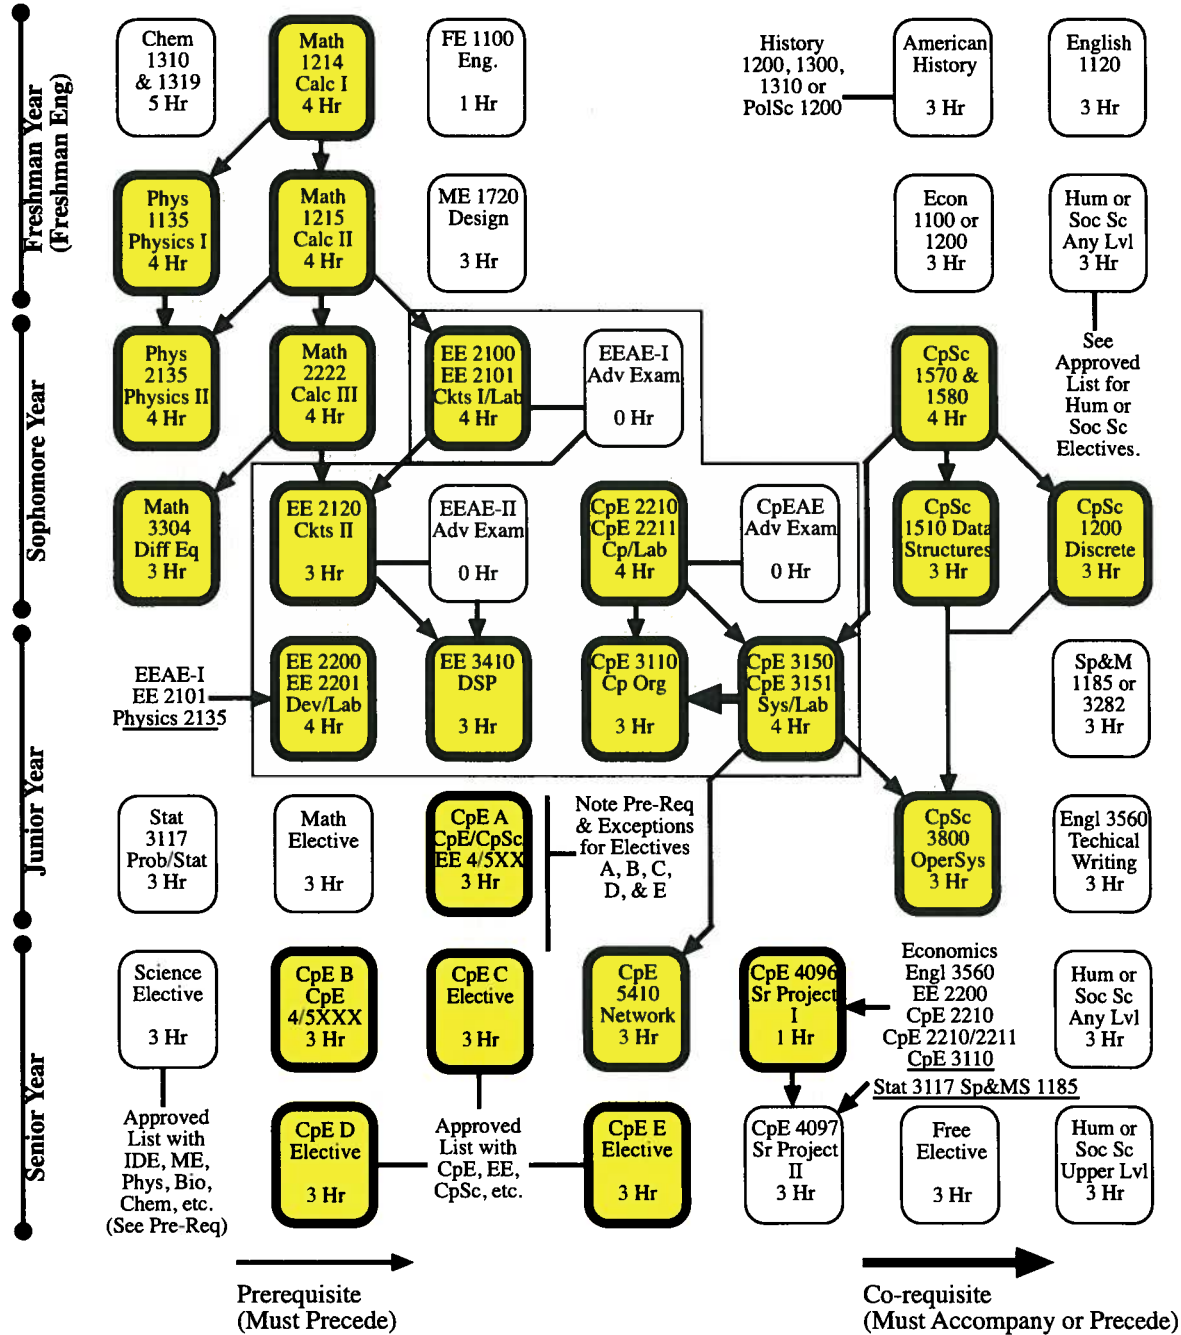

Missouri University of Science & Technology B.S.Cp.E. Effective Catalog Year 2014

Approved 2013

Must earn a "C" or better in the highlighted courses and laboratories to meet degree requirements and advancement prerequisites. If you drop EE 2100, EE 2200, CpE 2210, etc., you must also drop the corresponding co-requisite laboratories.

Disclaimer: This summary may assist students and advisors in scheduling classes. This is not a complete description of the graduation requirements for a B.S.Cp.E. Degree. See the Missouri S&T undergraduate catalog and the CpE undergraduate student handbook for a more complete description of graduation requirements.

Missouri University of Science & Technology B.S.Cp.E.

Effective Catalog Year 2014

Approved 2013

Must earn a "C" or better in the highlighted courses and laboratories to meet degree requirements and advancement prerequisites.
If you drop EE 151, EE 121, or CpE 111, you must also drop the corresponding laboratories.