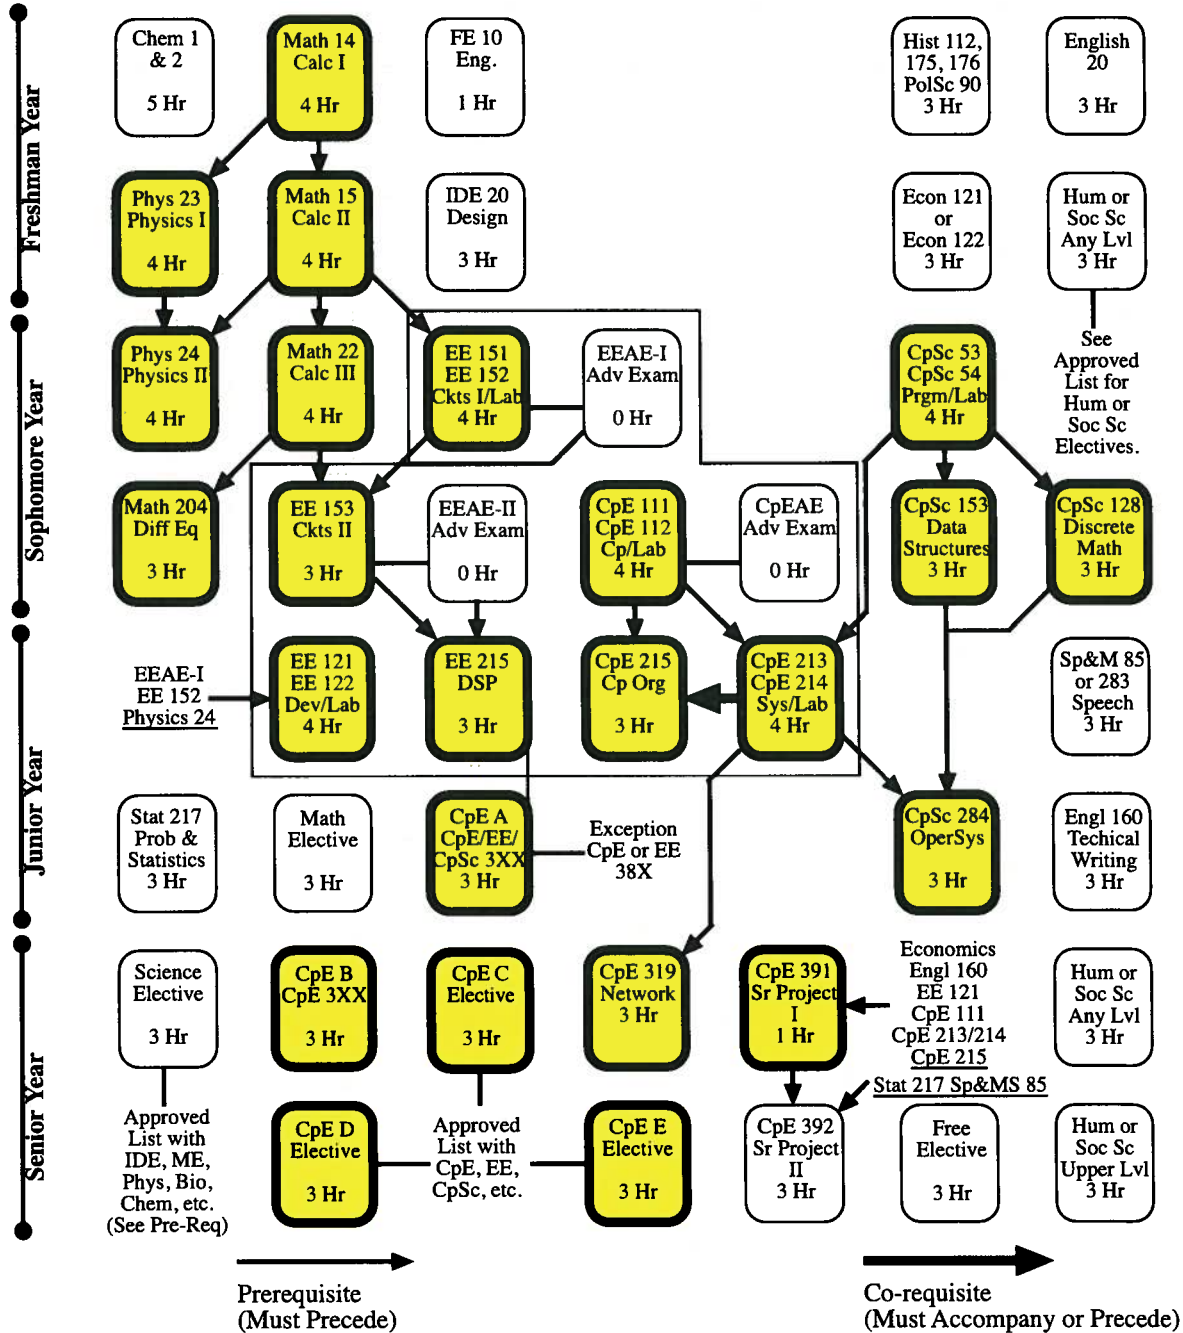

Missouri University of Science & Technology B.S.Cp.E. Effective Catalog Year 2014

Approved 2013

Must earn a "C" or better in the highlighted courses and laboratories to meet degree requirements and advancement prerequisites. If you drop EE 2100, EE 2200, CpE 2210, etc., you must also drop the corresponding co-requisite laboratories.

Disclaimer: This summary may assist students and advisors in scheduling classes. This is not a complete description of the graduation requirements for a B.S.Cp.E. Degree. See the Missouri S&T undergraduate catalog and the CpE undergraduate student handbook for a more complete description of graduation requirements.

Missouri University of Science & Technology B.S.Cp.E.

Effective Catalog Year 2014

Approved 2013

Must earn a "C" or better in the highlighted courses and laboratories to meet degree requirements and advancement prerequisites.
If you drop EE 151, EE 121, or CpE 111, you must also drop the corresponding laboratories.