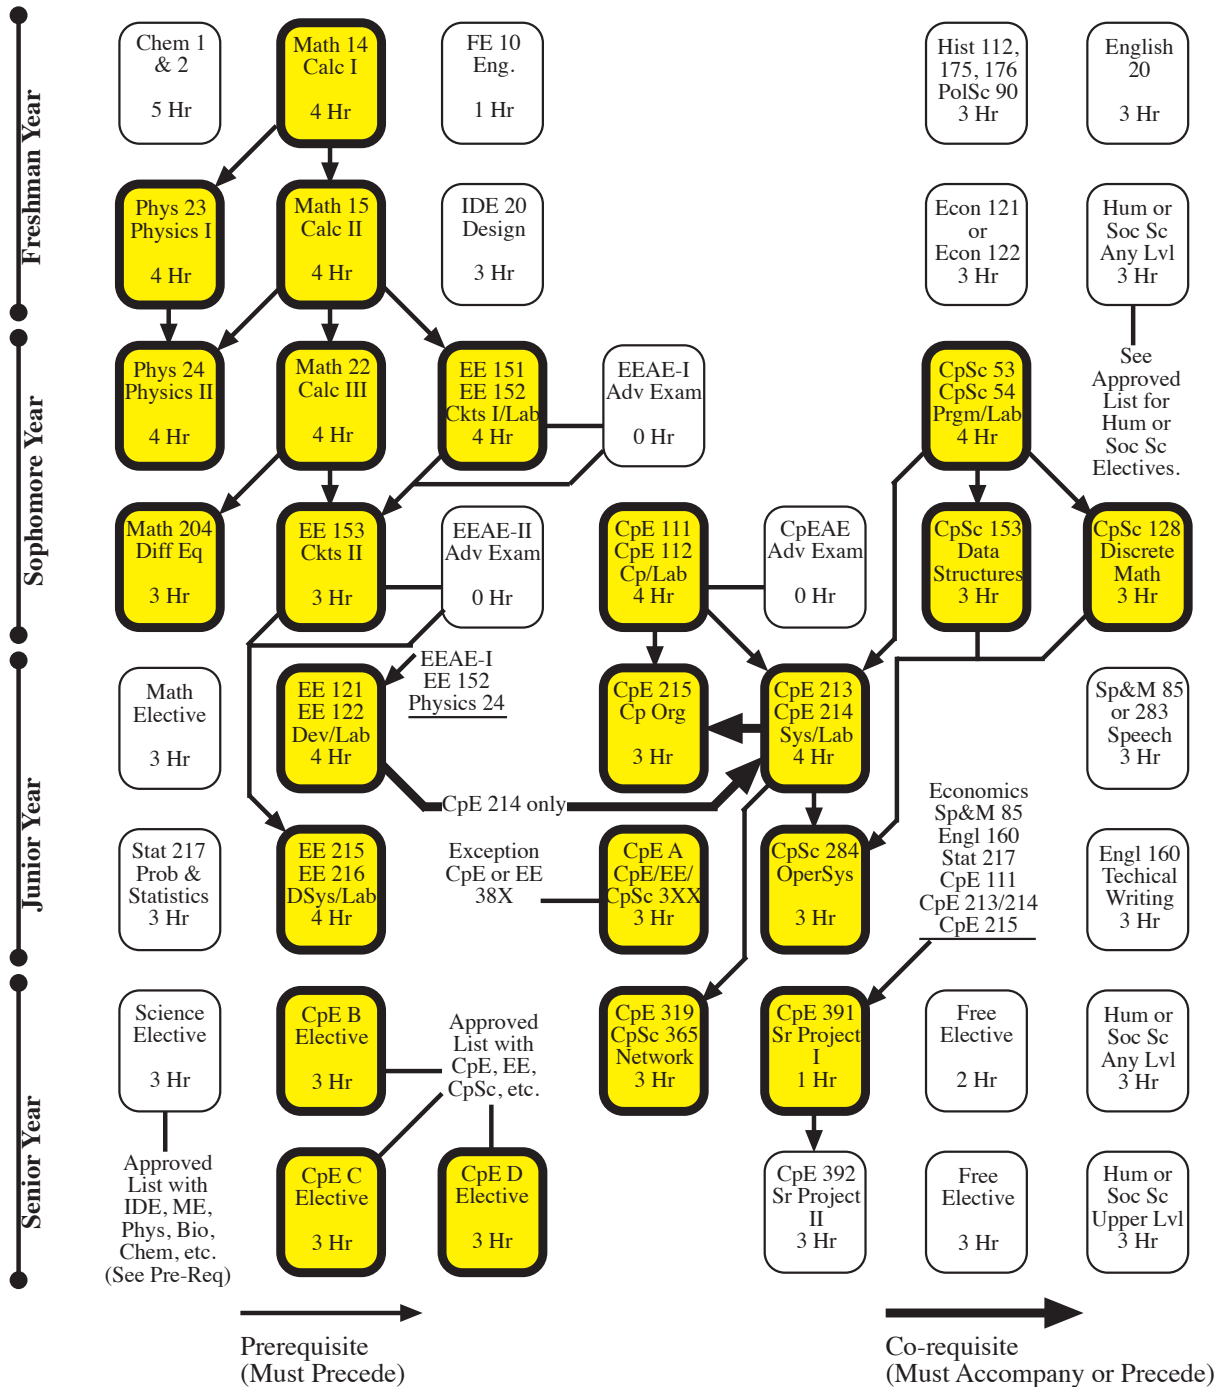

# Missouri University of Science & Technology B.S.Cp.E.

## Effective Catalog Year 2013

Approved 2013

Must earn a "C" or better in the highlighted courses and laboratories to meet degree requirements and advancement prerequisites.  
 If you drop EE 151, EE 121, EE 261, or CpE 111, you must also drop the corresponding laboratories.