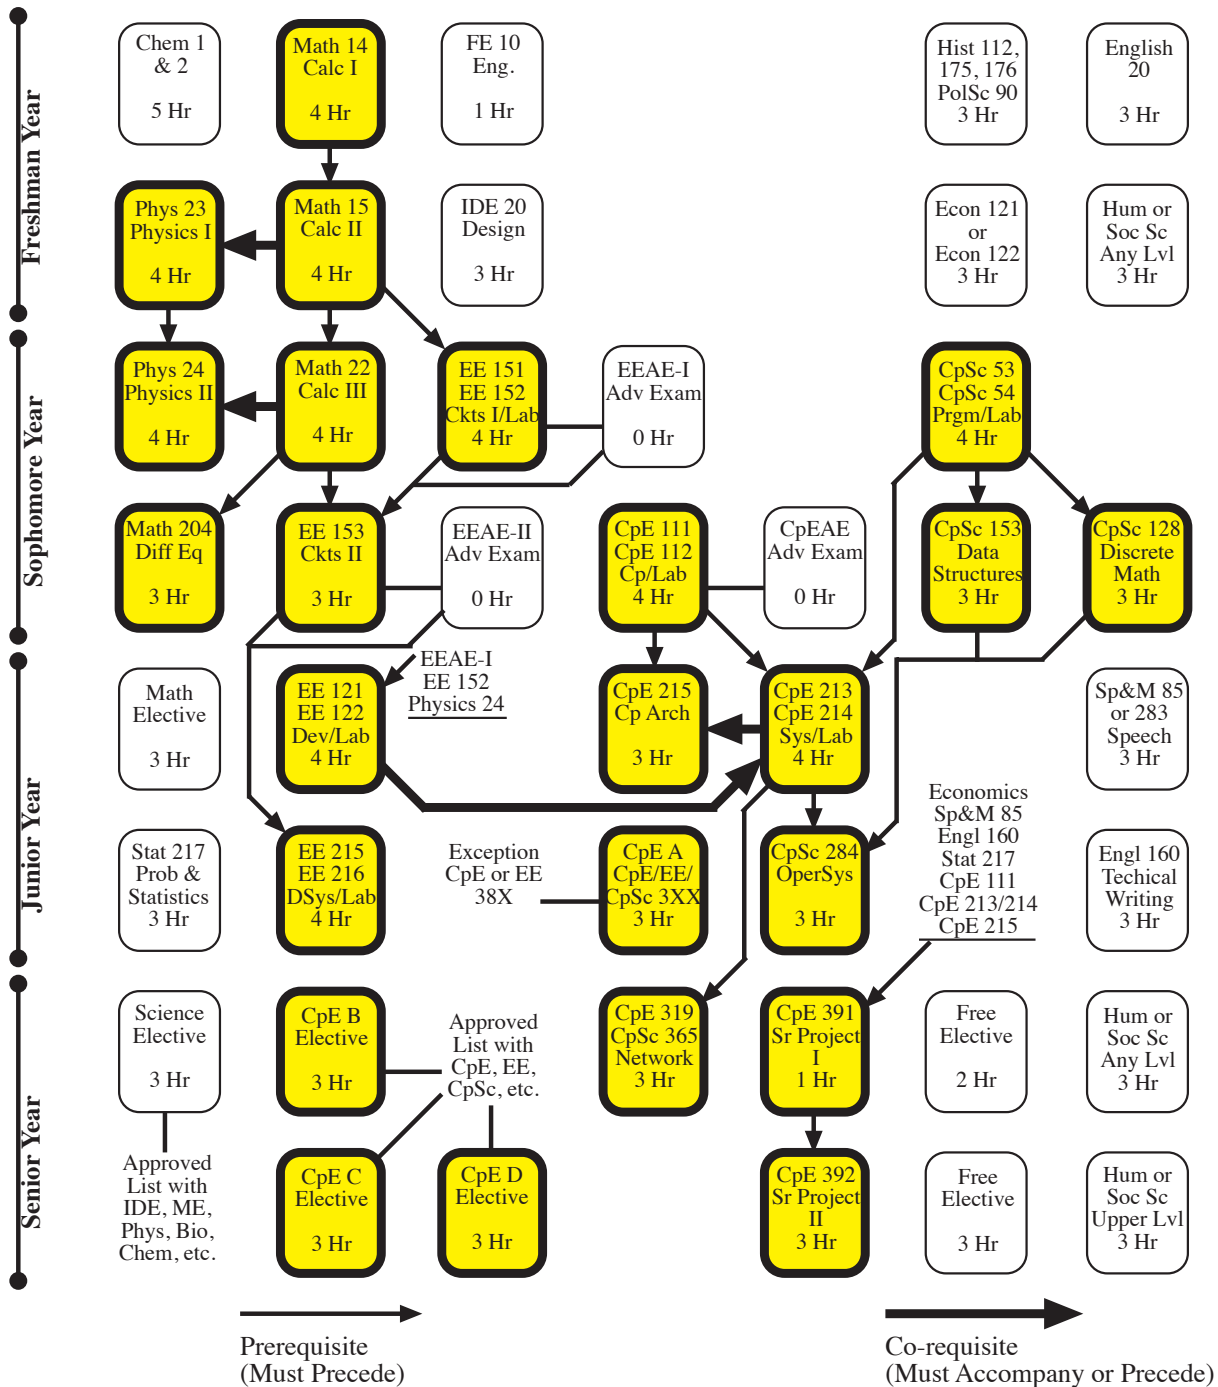

# Missouri University of Science & Technology B.S.Cp.E.

## Effective Catalog Year 2010

Approved 2010

Must earn a "C" or better in the highlighted courses and laboratories to meet degree requirements and advancement prerequisites. If you drop EE 151, EE 121, EE 261, or CpE 111, you must also drop the corresponding laboratories.