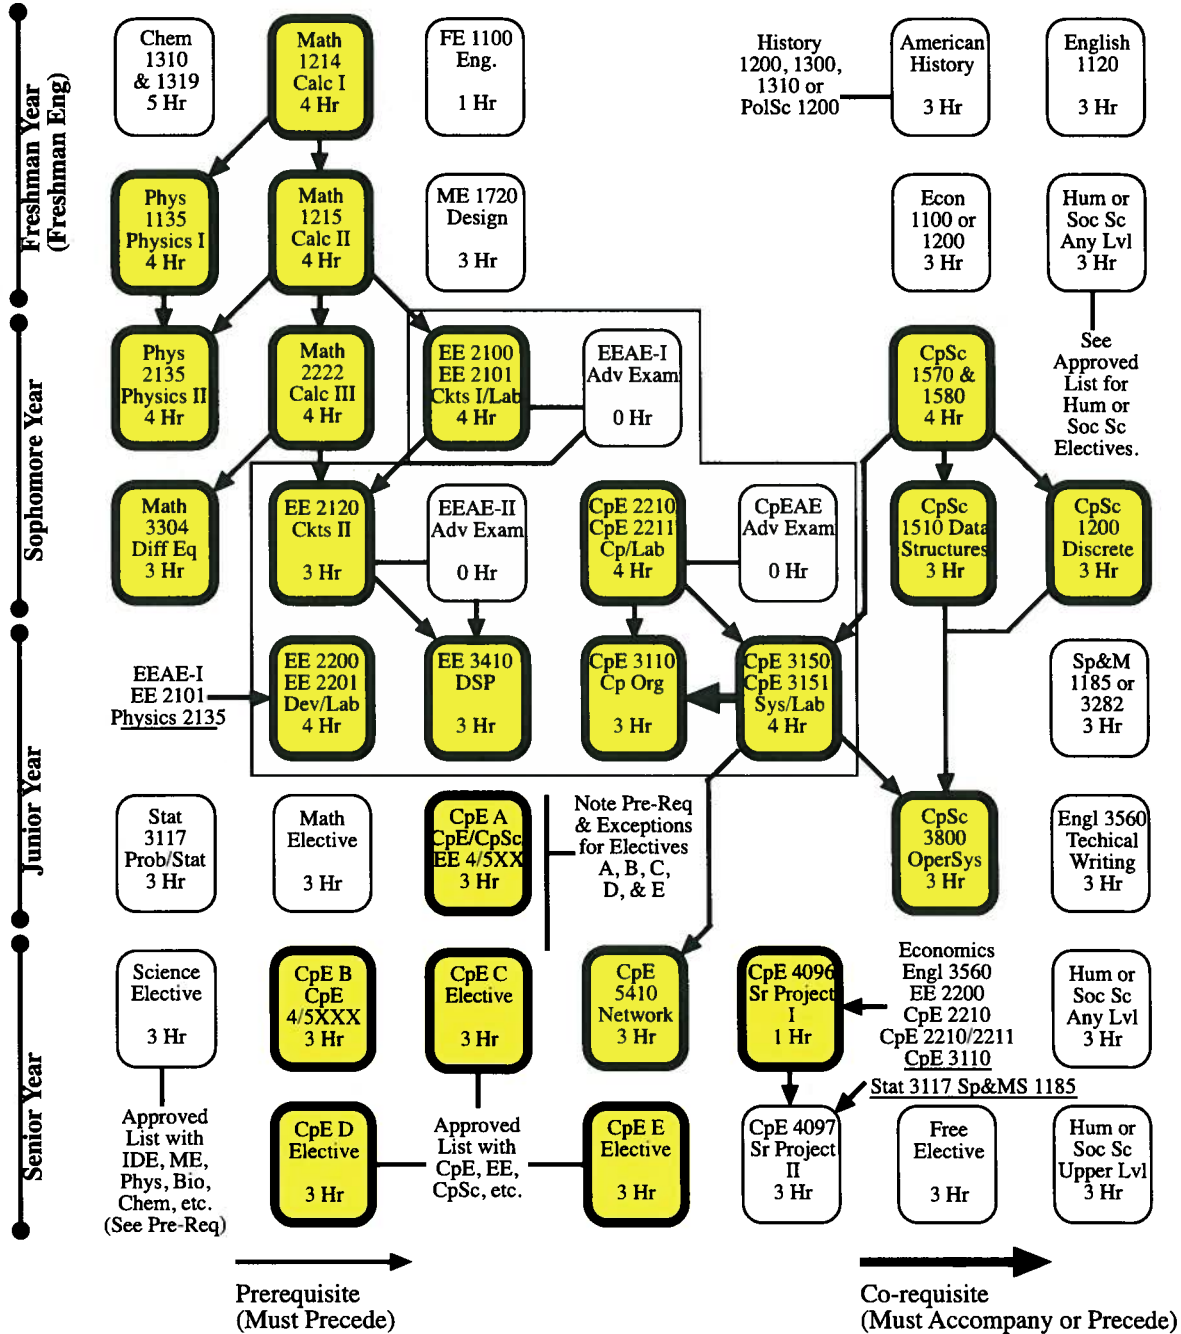

Missouri University of Science & Technology B.S.Cp.E. Effective Catalog Year 2014

Approved 2013

Must earn a "C" or better in the highlighted courses and laboratories to meet degree requirements and advancement prerequisites. If you drop EE 2100, EE 2200, CpE 2210, etc., you must also drop the corresponding co-requisite laboratories.

Disclaimer: This summary may assist students and advisors in scheduling classes. This is not a complete description of the graduation requirements for a B.S.Cp.E. Degree. See the Missouri S&T undergraduate catalog and the CpE undergraduate student handbook for a more complete description of graduation requirements.

Missouri University of Science & Technology B.S.Cp.E. Effective Catalog Year 2014

Approved 2013

Must earn a "C" or better in the highlighted courses and laboratories to meet degree requirements and advancement prerequisites.
If you drop EE 151, EE 121, or CpE 111, you must also drop the corresponding laboratories.