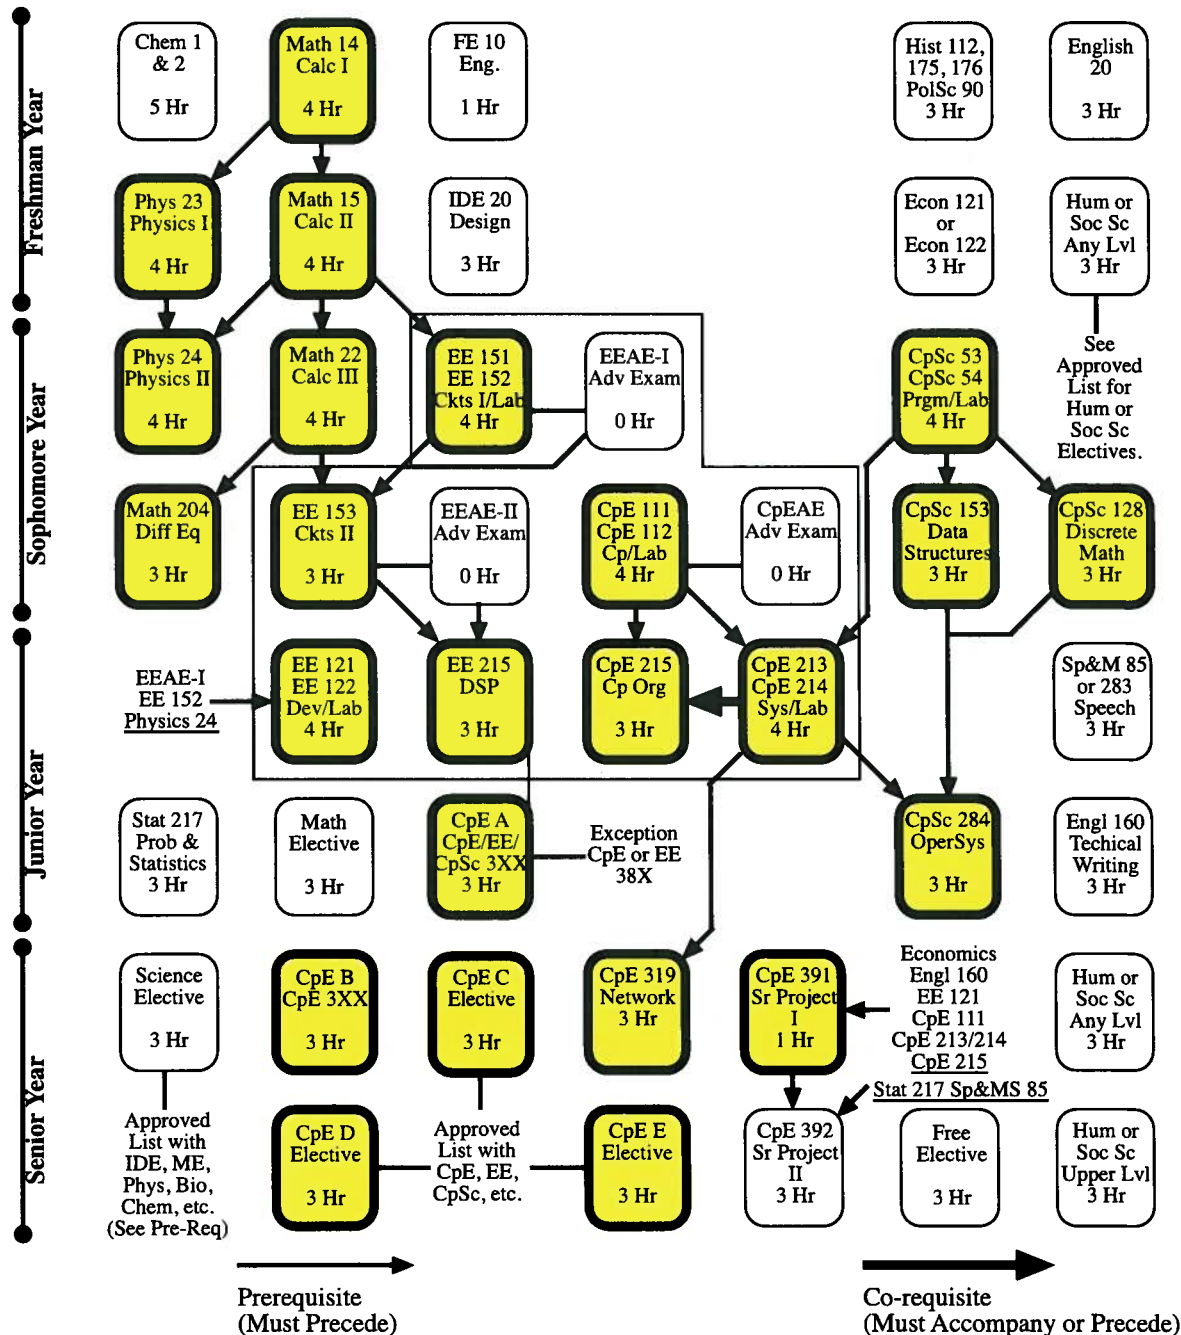

Missouri University of Science & Technology B.S.Cp.E. Effective Catalog Year 2014

Approved 2013

Must earn a "C" or better in the highlighted courses and laboratories to meet degree requirements and advancement prerequisites. If you drop EE 2100, EE 2200, CpE 2210, etc., you must also drop the corresponding co-requisite laboratories.

Disclaimer: This summary may assist students and advisors in scheduling classes. This is not a complete description of the graduation requirements for a B.S.Cp.E. Degree. See the Missouri S&T undergraduate catalog and the CpE undergraduate student handbook for a more complete description of graduation requirements.

Missouri University of Science & Technology B.S.Cp.E. Effective Catalog Year 2014

Approved 2013

Must earn a "C" or better in the highlighted courses and laboratories to meet degree requirements and advancement prerequisites.
If you drop EE 151, EE 121, or CpE 111, you must also drop the corresponding laboratories.